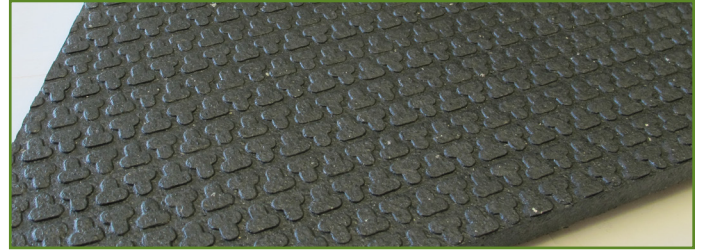

transition

Animat's new product, the Transition Rubber Flooring System, represents the perfect solution for your calves. The Transition mat provides the comfort and security to allow your calves to grow strong with confidence and to perform up to their genetic potential. Specifically designed for calves under 500 lbs, the grooves under the mat bring maximum comfort.

General specifications

- Use:** Wherever extra comfort is needed for your young cattle. Calving pens, walking areas and more.
- Compatibility:** Compatible with any environment, can be custom cut to fit your setup.
- Composition :** 100% recycled rubber, exclusively designed.
- Surface:** Non-slip surface that evacuates water.
- Underside:** Specially designed groove increases comfort and evacuates liquid.

Size (custom orders available)

- Thickness:** 0,740" (+/- 0,030")
19 mm (+/- 0,76 mm)
- Maximum length:** 72" (+/- 0,031")
1828 mm (+/- 0,79 mm)
- Maximum Width:** 48" (+/- 0,031")
1220 mm (+/- 0,79 mm)