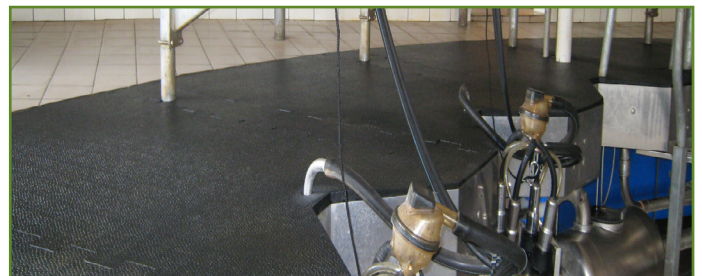

Rotary parlor

Animat rotary parlor mats brings comfort to the cows and are custom-made to fit your facility. You simply need to fill out a PDF form and we will make sure it fits your setup.

General specifications

- Use:** Specific to rotary (carousel, turnstile) milking parlors.
- Compatibility:** Fits any brand of rotary parlor.
- Composition :** 100% recycled rubber exclusively designed.
- Surface:** Non-slip surface that evacuates water.
- Underside:** Grooved to evacuate liquid.

Size

- Thickness:** 0,740" (+/- 0,030")
19 mm (+/- 0,76 mm)
- Maximum length:** 69" (1752,6 mm)
- Width:** Custom-made to fit your facilities.
- Other size:** Special order.

Other information

- Average weight:** 4,3 lb/ft² (+/- 0,1lb)
1,95 kg/ft² (+/- 0,045 kg)
- Installation:** Simple and quick, professional installation recommended.
- Interlock:** Available on 2 or 3 sides.