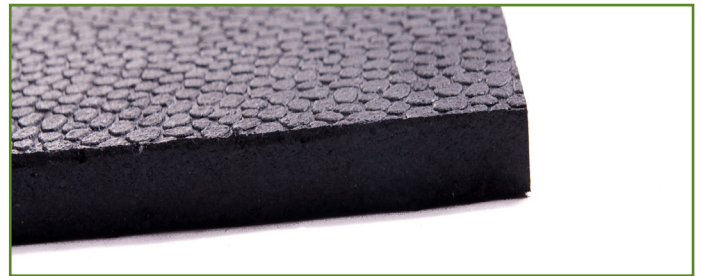

Animat Original

Animat Original rubber mats are an effective, comfortable, long-lasting and economical solution for those who want the best at an affordable price. Animat Original rubber mats are made according to the same quality criteria as the Interlock™ and are designed to adapt to most standard floors.

General specifications

- Use:** Economic solution for single or multiple stalls, as antifatigue mats, and more.
- Compatibility:** Fits most standard stalls worldwide and can be installed on any hard surface.
- Composition :** 100% recycled rubber.
- Surface:** Exclusively designed skid-resistance surface that evacuate water.
- Underside:** Grooved to evacuate liquid.

Size

- Thickness:** 0,740" (+/- 0,030")
19 mm (+/- 0,76 mm)
- Maximum length:** 72" (+/- 0,031")
1828 mm (+/- 0,79 mm)
- Width:** 48" (+/- 0,031")
1220 mm (+/- 0,79 mm)

Other information

- Average weight:** 4,3 lb/ft² (+/- 0,1 lb)
1,95 kg/ft² (+/- 0,045 kg)
- Installation:** Simple and quick with 6 concrete nails.
- Notes:** This mat is a molded product, not precision cut. Variation in thickness and dimension should be expected.