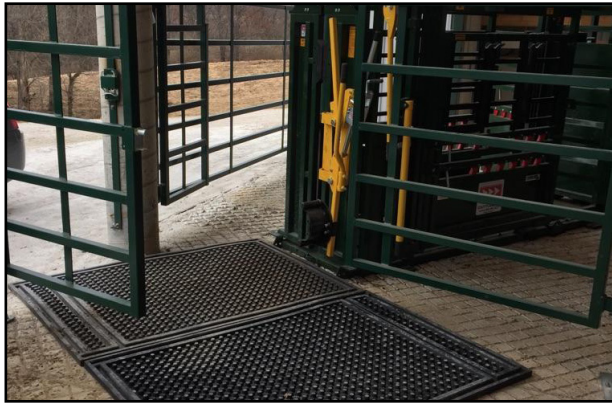

Chute Exit

Chute Mat

Heavy duty 4'x6' mats. Traction pegs are different heights for extreme traction.

- Very durable, built for a long life
- Protect your cattle investment
- Helps keep working area cleaner

Chute mats provide a durable, non-slip surface

Technical Information

Thickness: 1,125" (28,58 mm)

Size and layout: 72" X 48"
180 cm X 115 cm

Weight: 125 (+/- 2 lb)
56 kg (+/- 1 kg)

Installation: Can be laid out or fastened with 3" split drive nails.