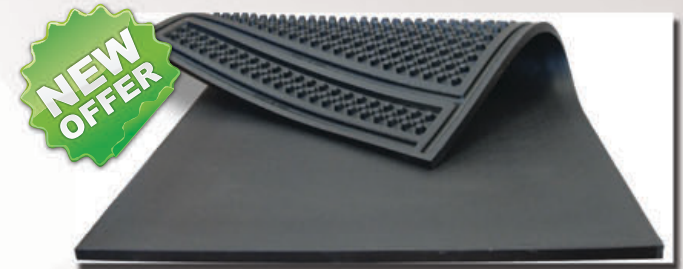

Trailers

Animat provides excellent traction and security for your horses in either trailers or vans.

and more...

horse mat

Animat has been designing and manufacturing rubber flooring for over 30 years. During that time, we have developed rubber mats exclusively for horses that meet the specific requirements of today's modern facilities. Our interlock flooring system generates no dust and requires no special maintenance.

animatress III

For maximum comfort, we introduce Animatress III interlocking stall kits for those individuals who want extra cushioning without risk of torn top covers getting caught on shod hooves. These mats are 1.25" thick with a strong, durable 3" wide support structure and alternating length cone "feet" on the underside for strength and resiliency.

Our famous pebble top surface offers superior traction over other surfaces. These individual interlocking mats provide a low-maintenance alternative to other stall "mattress systems" while giving your horses the comfort they deserve.